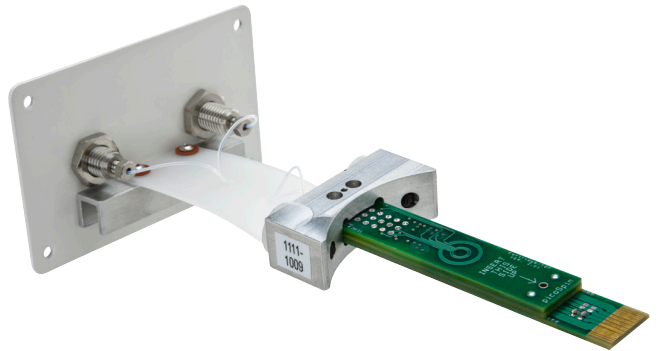

# Randy Jenkins

Product and Studio Portfolio

**Canon**

Randy Jenkins  
Product and Studio Photographer

5398 East Earl Young Road  
Bloomington, IN 47408  
303-907-7554

**dynalite**  
dynamic lighting