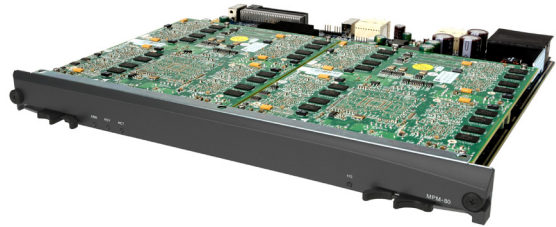

# Randy Jenkins

Product and Studio Portfolio

**Canon**

Randy Jenkins  
Product and Studio Photographer

5398 East Earl Young Road  
Bloomington, IN 47408  
303-907-7554

**dynalite**  
dynamic lighting