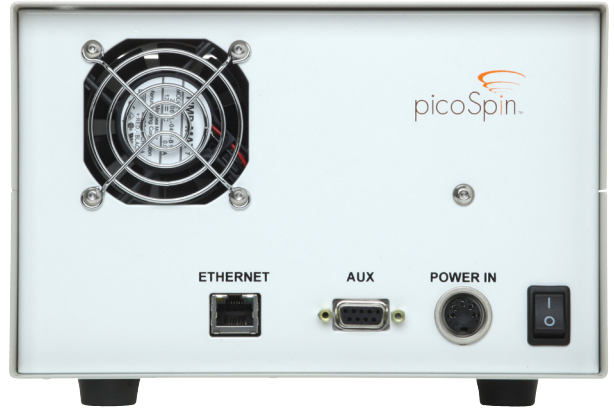

# Randy Jenkins

Product and Studio Portfolio

**Canon**

Randy Jenkins  
Product and Studio Photographer

5398 East Earl Young Road  
Bloomington, IN 47408  
303-907-7554

**dynalite**  
dynamic lighting