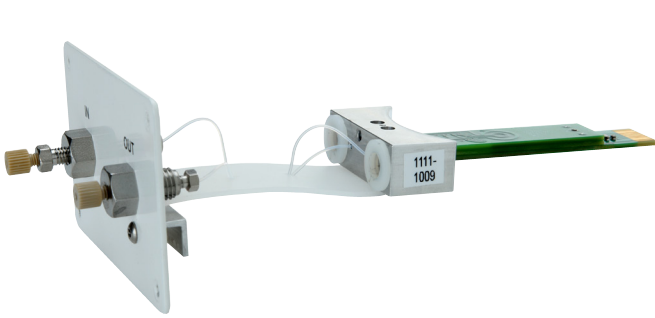

# Randy Jenkins

Product and Studio Portfolio

**Canon**

Randy Jenkins  
Product and Studio Photographer

5398 East Earl Young Road  
Bloomington, IN 47408  
303-907-7554

**dynalite**  
dynamic lighting